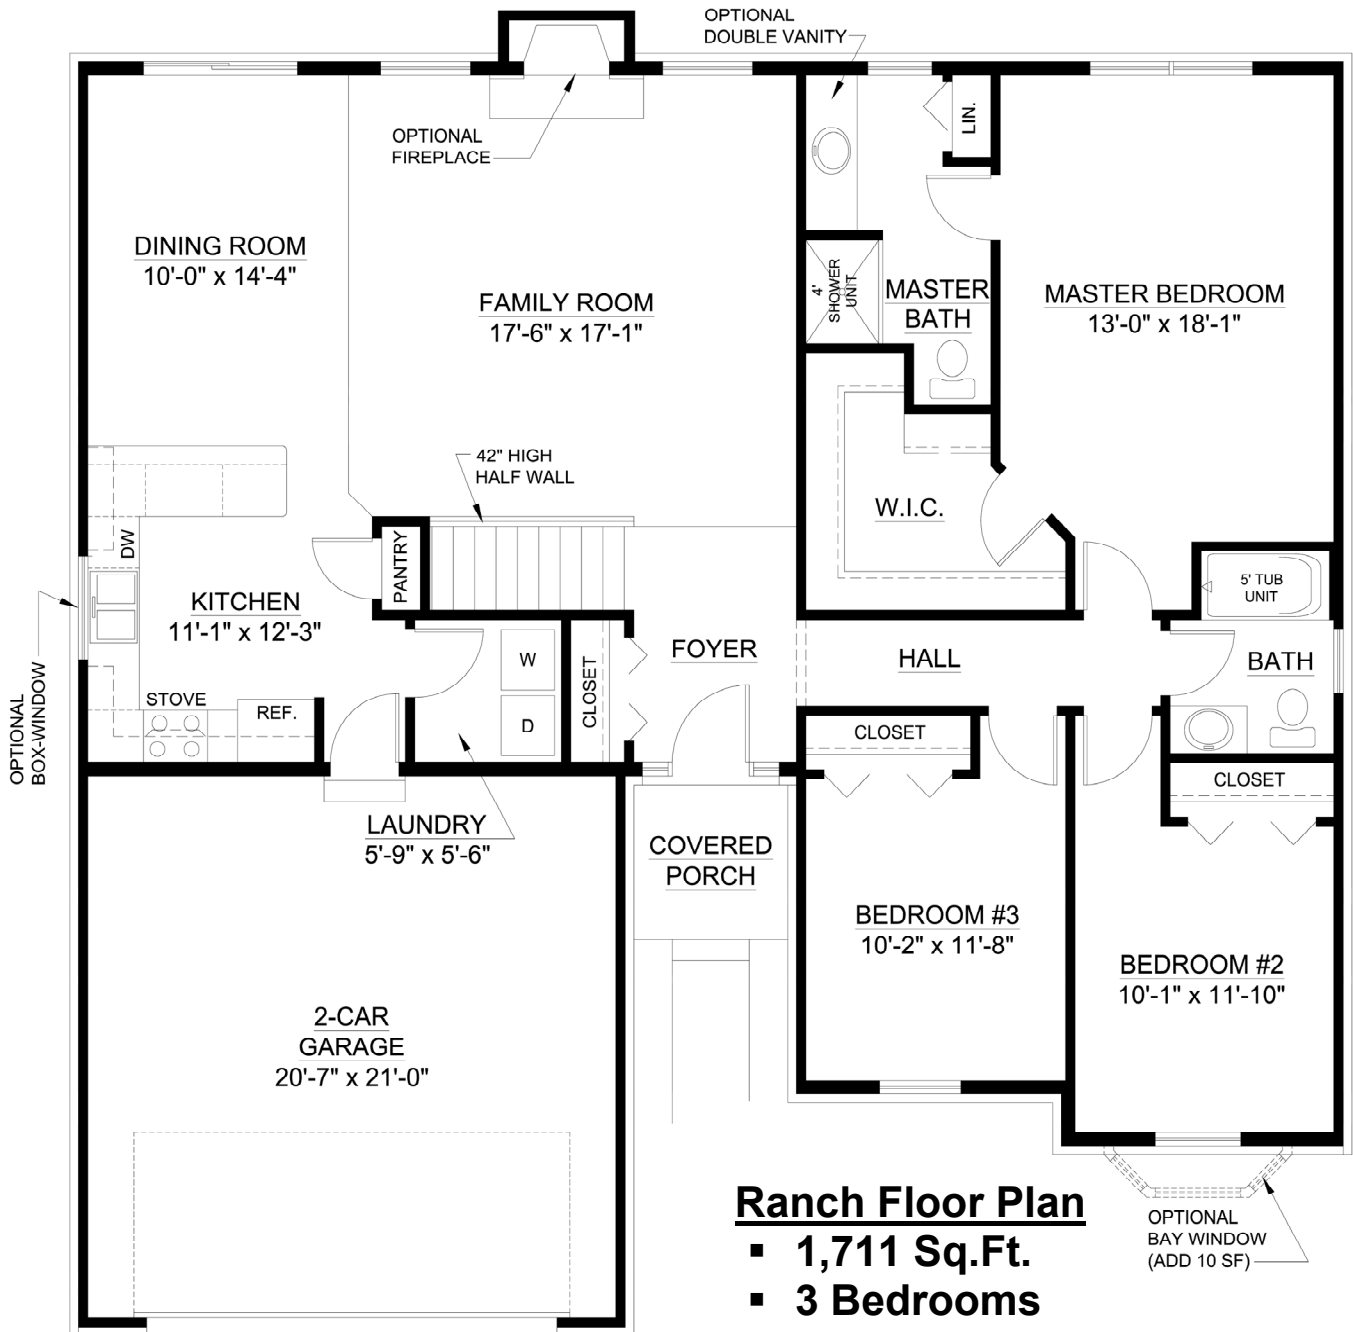

## The Franklin 3 Bedrooms

### Ranch Floor Plan

- 1,711 Sq.Ft.
- 3 Bedrooms
- 2 Baths
- 9' Ceilings

OPTIONAL  
BAY WINDOW  
(ADD 10 SF)

[www.myphome.com](http://www.myphome.com)

**For more information call Laura at (248) 390-7792**

The floor plans and elevations are an artist's depiction and are meant as a guide. Renderings do not accurately depict the legal description of the property, boundaries, or dimensions. We cannot provide any guarantees that the actual elevation will not differ from the artist's depiction. The builder reserves the right to make changes in prices, materials, or specifications without notice or obligation.