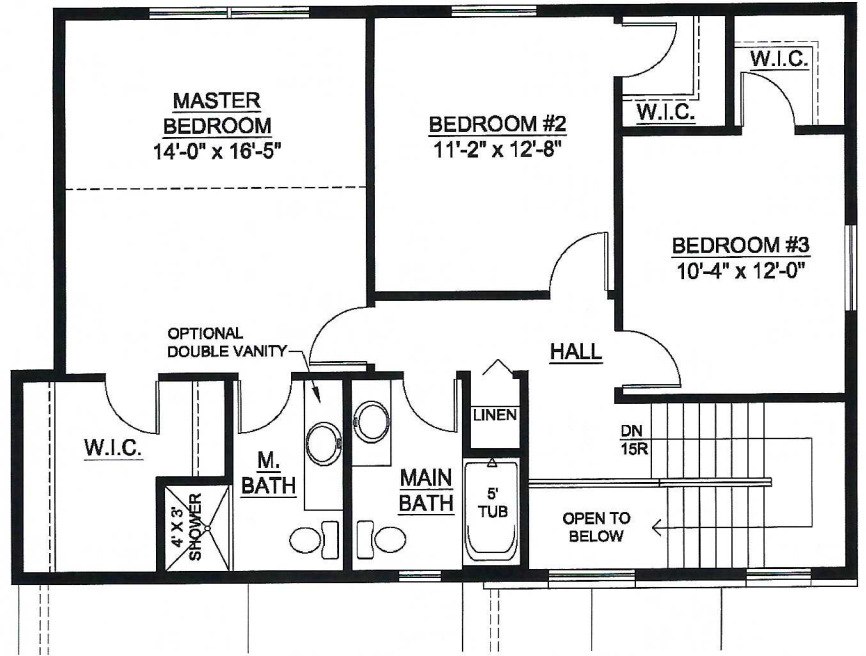

## The Hanover 3 Bedrooms

Elevation 'A'

Elevation 'B'

Elevation 'C'

[www.myphhome.com](http://www.myphhome.com)

**For more information call Laura at (248) 390-7792**

The floor plans and elevations are an artist's depiction and are meant as a guide. Renderings do not accurately depict the legal description of the property, boundaries, or dimensions. We cannot provide any guarantees that the actual elevation will not differ from the artist's depiction. The builder reserves the right to make changes in prices, materials, or specifications without notice or obligation.

# The Hanover

## 3 Bedrooms

First Floor

Second Floor

- 2,012 Sq. Ft.
- 3 Bedrooms
- 2 1/2 Baths

[www.myphhome.com](http://www.myphhome.com)

For more information call Laura at (248) 390-7792

The floor plans and elevations are an artist's depiction and are meant as a guide. Renderings do not accurately depict the legal description of the property, boundaries, or dimensions. We cannot provide any guarantees that the actual elevation will not differ from the artist's depiction. The builder reserves the right to make changes in prices, materials, or specifications without notice or obligation.