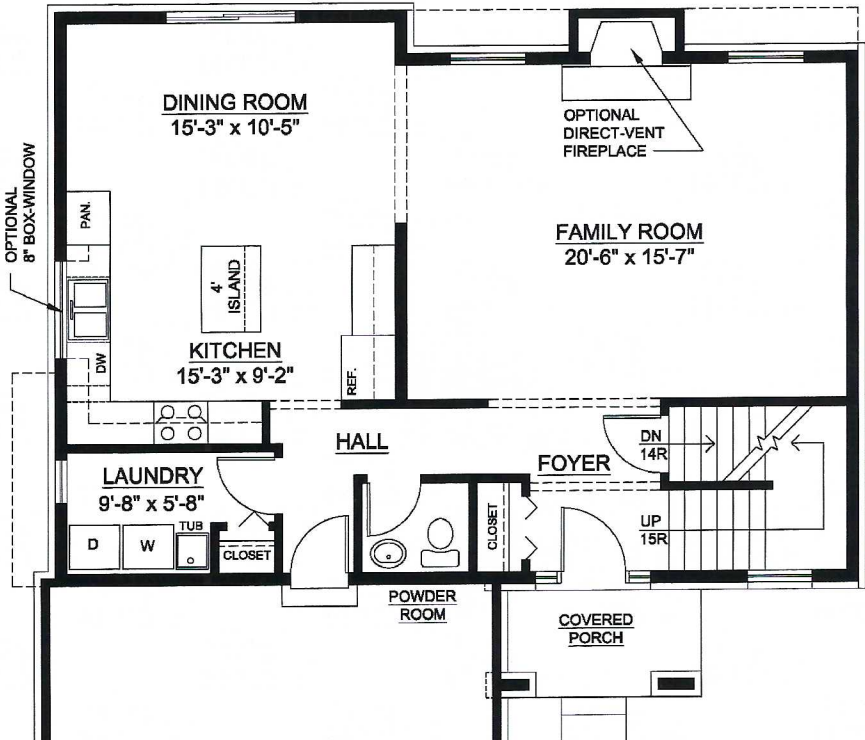

## The Hanover 3 Bedrooms

Elevation 'A'

Elevation 'B'

Elevation 'C'

[www.myphhome.com](http://www.myphhome.com)

**For more information call Laura at (248) 390-7792**

The floor plans and elevations are an artist's depiction and are meant as a guide. Renderings do not accurately depict the legal description of the property, boundaries, or dimensions. We cannot provide any guarantees that the actual elevation will not differ from the artist's depiction. The builder reserves the right to make changes in prices, materials, or specifications without notice or obligation.

# The Hanover

## 3 Bedrooms

First Floor

Second Floor

- 2,012 Sq. Ft.
- 3 Bedrooms
- 2 1/2 Baths

[www.myphhome.com](http://www.myphhome.com)

For more information call Laura at (248) 390-7792

The floor plans and elevations are an artist's depiction and are meant as a guide. Renderings do not accurately depict the legal description of the property, boundaries, or dimensions. We cannot provide any guarantees that the actual elevation will not differ from the artist's depiction. The builder reserves the right to make changes in prices, materials, or specifications without notice or obligation.