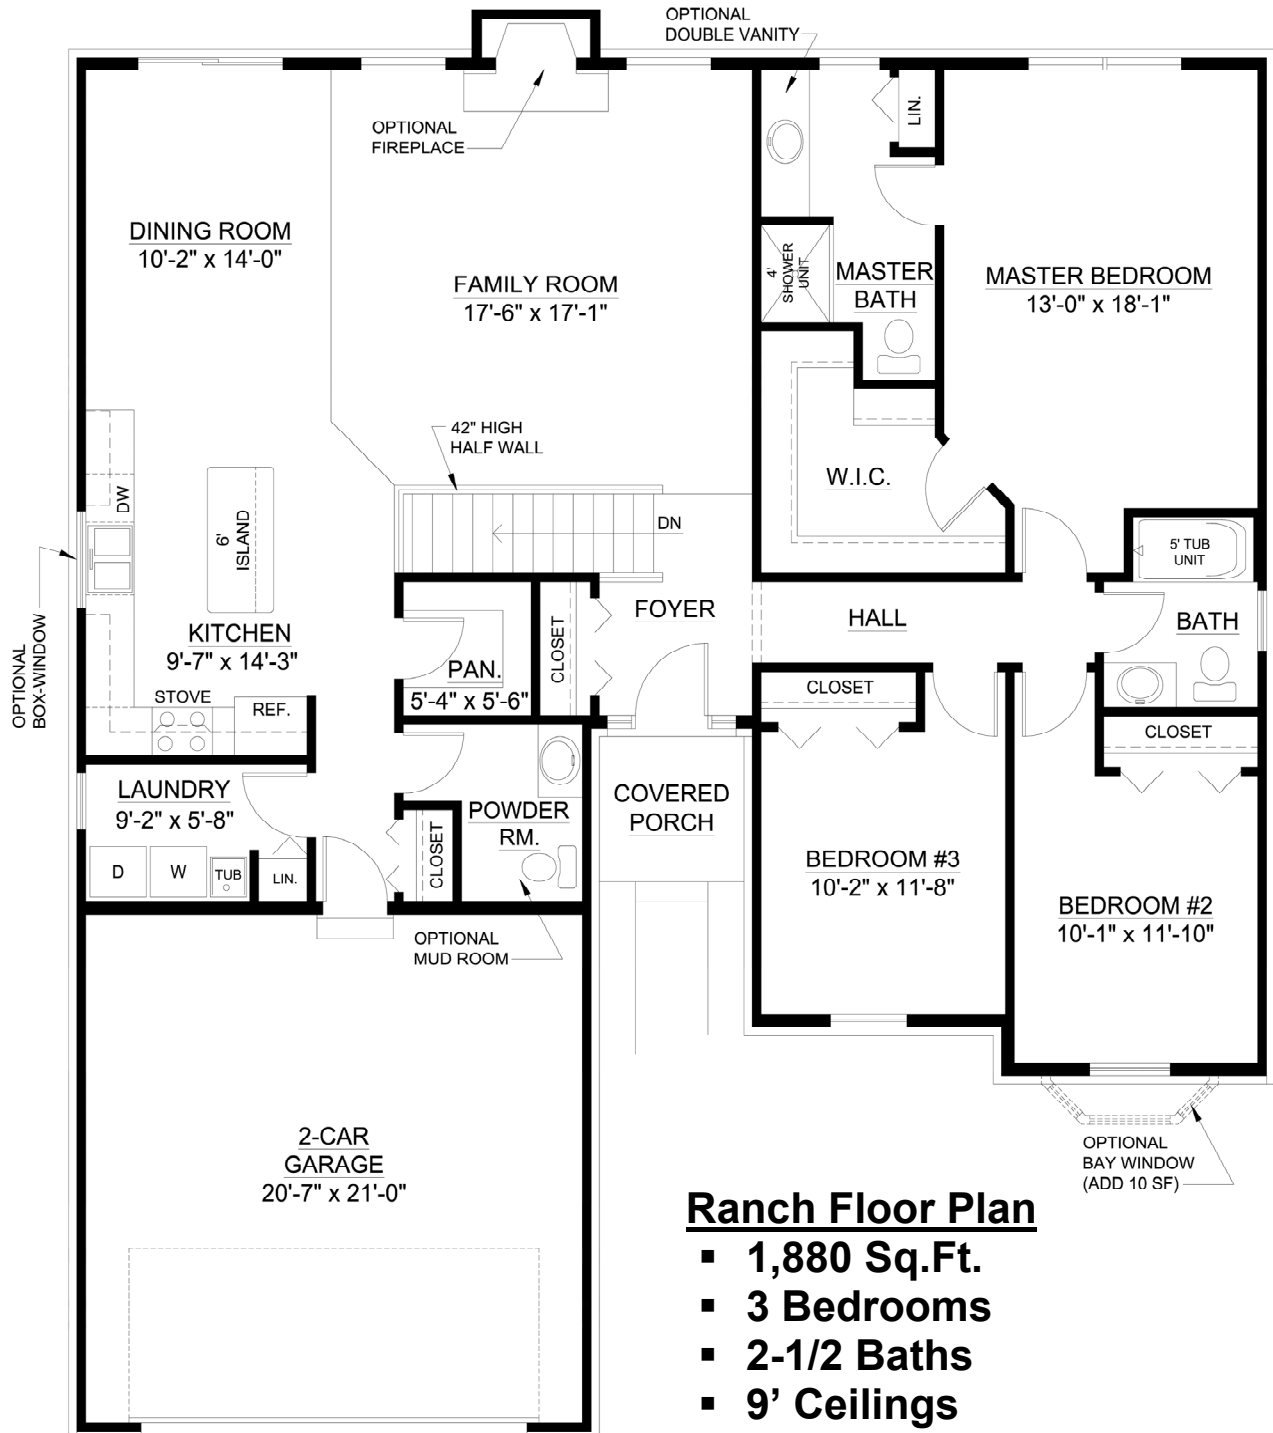

The Modified Franklin

3 Bedrooms

Ranch Floor Plan

- 1,880 Sq.Ft.
- 3 Bedrooms
- 2-1/2 Baths
- 9' Ceilings

www.myphome.com

For more information call Laura at (248) 390-7792

The floor plans and elevations are an artist's depiction and are meant as a guide. Renderings do not accurately depict the legal description of the property, boundaries, or dimensions. We cannot provide any guarantees that the actual elevation will not differ from the artist's depiction. The builder reserves the right to make changes in prices, materials, or specifications without notice or obligation.