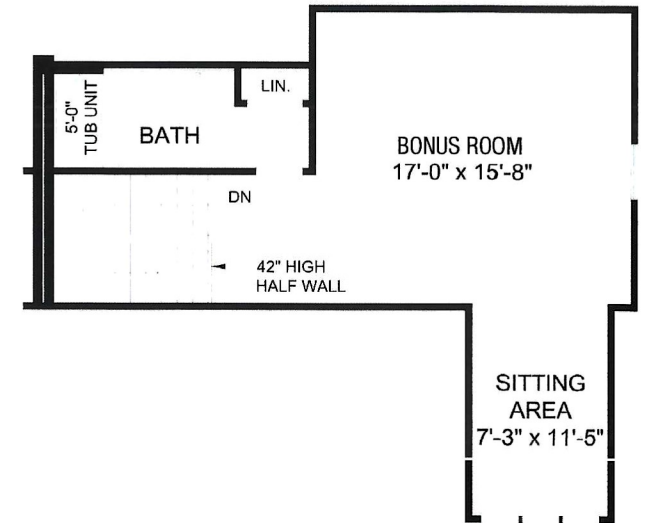

Preserve at Hidden Lake Cottage Homes

2 Bedrooms and 2 Full Baths at 1,408 Sq. Ft.

www.myphhome.com

For more information call Laura at (248) 390-7792

The floor plans and elevations are an artist's depiction and are meant as a guide. Renderings do not accurately depict the legal description of the property, boundaries, or dimensions. We cannot provide any guarantees that the actual elevation will not differ from the artist's depiction. The builder reserves the right to make changes in prices, materials, or specifications without notice or obligation.

Preserve at Hidden Lake Cottage Homes

(2) Bedrooms and (2) Full Baths
(1,408 Sq. Ft. Total)

Optional: Bonus Room,
Sitting Area and Full Bath
(1,980 Sq. Ft. Total)

For more information call
 Laura at (248) 390-7792
www.myphhome.com

The floor plans and elevations are an artist's depiction and are meant as a guide. Renderings do not accurately depict the legal description of the property, boundaries, or dimensions. We cannot provide any guarantees that the actual elevation will not differ from the artist's depiction. The builder reserves the right to make changes in prices, materials, or specifications without notice or obligation.