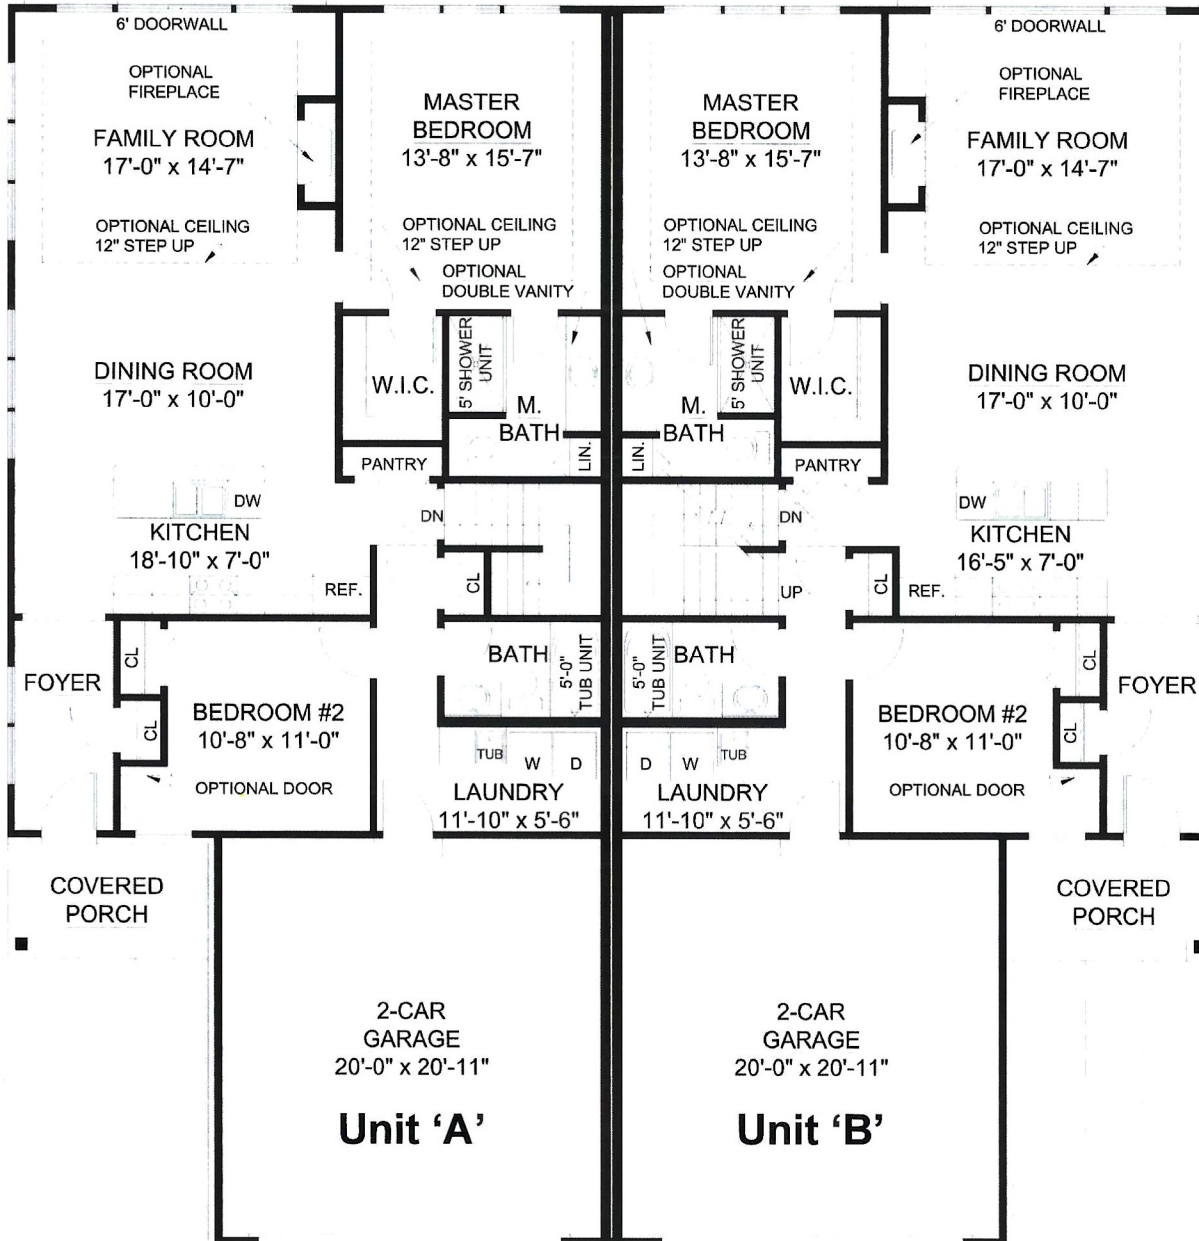

Preserve at Hidden Lake Cottage Homes

2 Bedrooms and 2 Full Baths at 1,408 Sq. Ft.

www.myphhome.com

For more information call Laura at (248) 390-7792

The floor plans and elevations are an artist's depiction and are meant as a guide. Renderings do not accurately depict the legal description of the property, boundaries, or dimensions. We cannot provide any guarantees that the actual elevation will not differ from the artist's depiction. The builder reserves the right to make changes in prices, materials, or specifications without notice or obligation.

Preserve at Hidden Lake Cottage Homes

(2) Bedrooms and (2) Full Baths
(1,408 Sq. Ft. Total)

Optional: Bonus Room,
Sitting Area and Full Bath
(1,980 Sq. Ft. Total)

For more information call
 Laura at (248) 390-7792
www.myphhome.com

The floor plans and elevations are an artist's depiction and are meant as a guide. Renderings do not accurately depict the legal description of the property, boundaries, or dimensions. We cannot provide any guarantees that the actual elevation will not differ from the artist's depiction. The builder reserves the right to make changes in prices, materials, or specifications without notice or obligation.