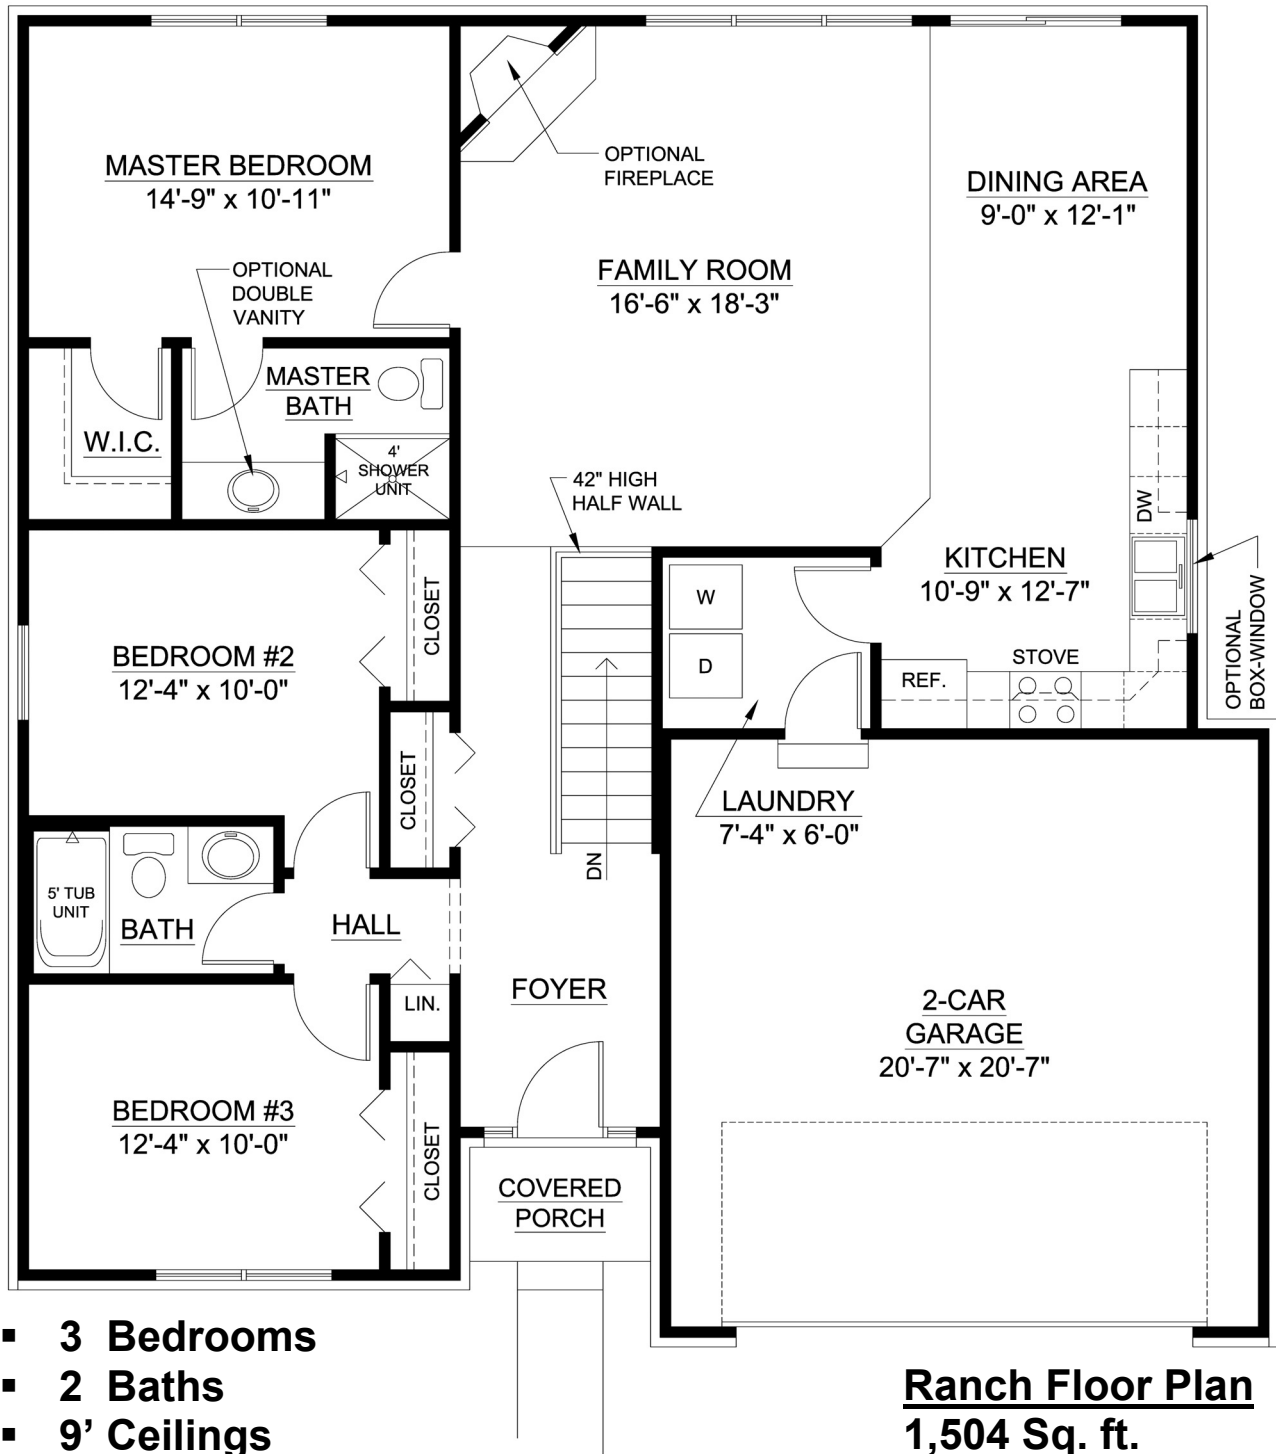

The Meridian

Elevation 'A'

Elevation 'B'

Elevation 'C'

www.myphhome.com

For more information call Laura at (248) 390-7792

The floor plans and elevations are an artist's depiction and are meant as a guide. Renderings do not accurately depict the legal description of the property, boundaries, or dimensions. We cannot provide any guarantees that the actual elevation will not differ from the artist's depiction. The builder reserves the right to make changes in prices, materials, or specifications without notice or obligation.

The Meridian (2 Bedrooms)

- 2 Bedrooms
- 2 Baths
- 9' Ceilings

Ranch Floor Plan
1,504 Sq. ft.

www.myphome.com

For more information call Laura at (248) 390-7792

The floor plans and elevations are an artist's depiction and are meant as a guide. Renderings do not accurately depict the legal description of the property, boundaries, or dimensions. We cannot provide any guarantees that the actual elevation will not differ from the artist's depiction. The builder reserves the right to make changes in prices, materials, or specifications without notice or obligation.

The Meridian (3 Bedrooms)

- 3 Bedrooms
- 2 Baths
- 9' Ceilings

Ranch Floor Plan
1,504 Sq. ft.

www.myphome.com

For more information call Laura at (248) 390-7792

The floor plans and elevations are an artist's depiction and are meant as a guide. Renderings do not accurately depict the legal description of the property, boundaries, or dimensions. We cannot provide any guarantees that the actual elevation will not differ from the artist's depiction. The builder reserves the right to make changes in prices, materials, or specifications without notice or obligation.