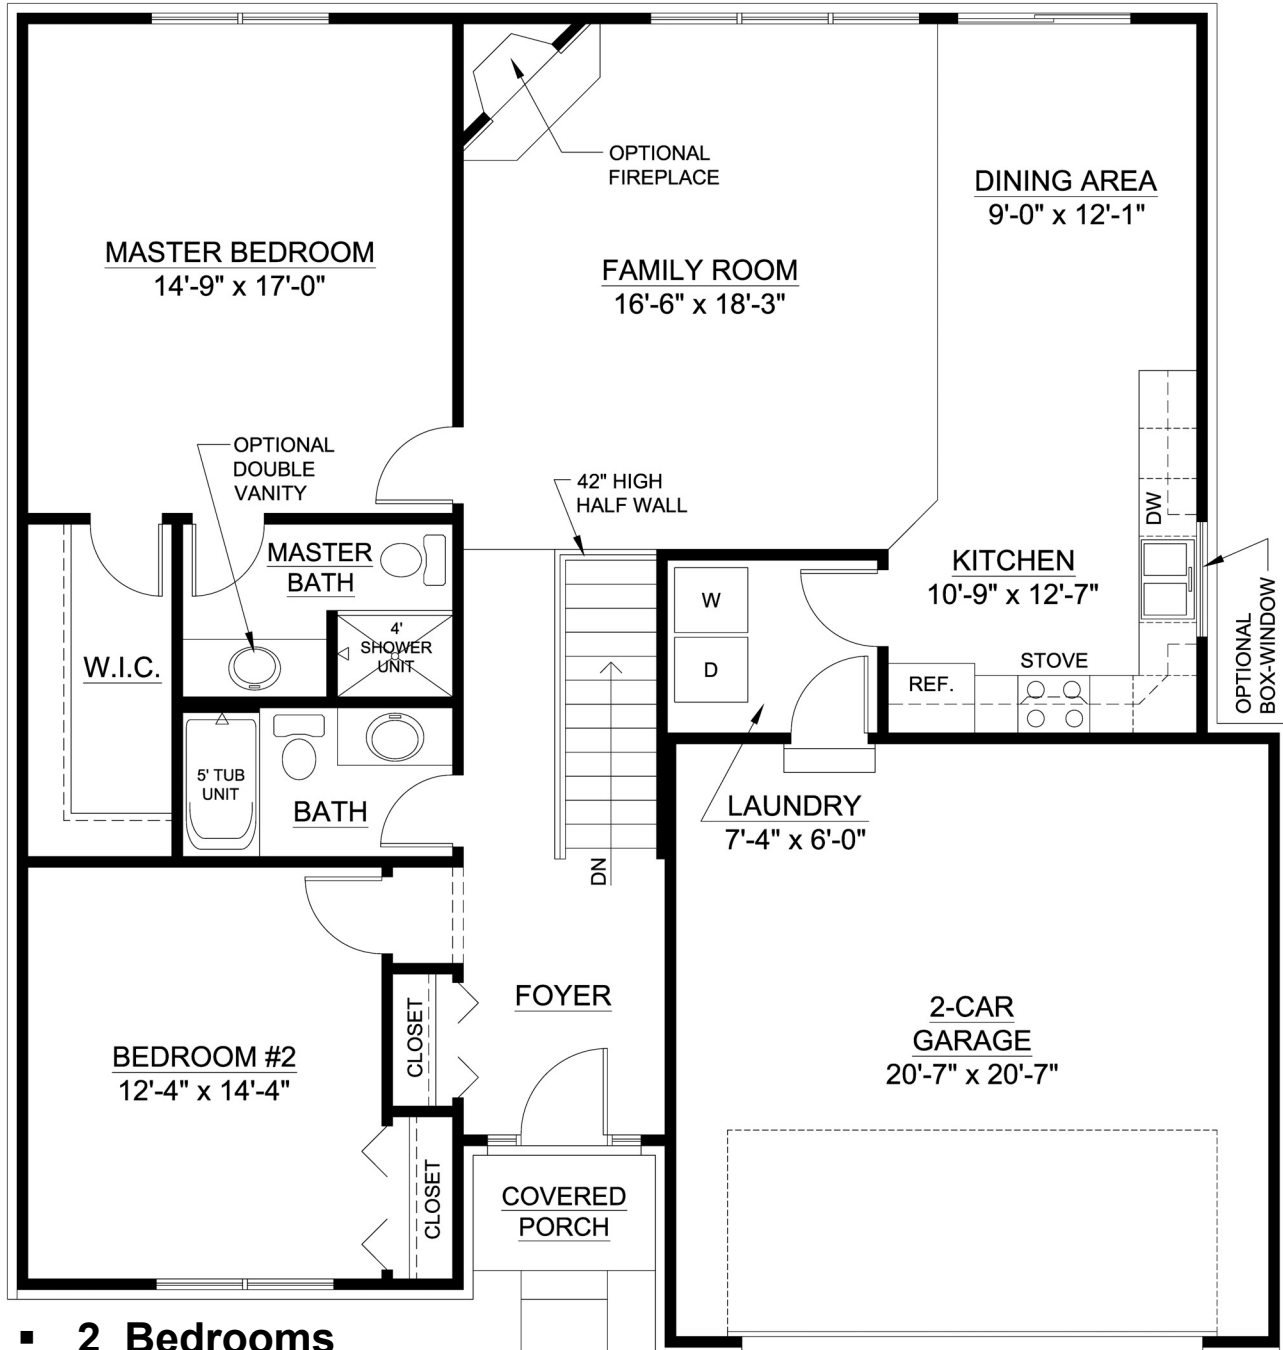

The Meridian

Elevation 'A'

Elevation 'B'

Elevation 'C'

www.myphhome.com

For more information call Laura at (248) 390-7792

The floor plans and elevations are an artist's depiction and are meant as a guide. Renderings do not accurately depict the legal description of the property, boundaries, or dimensions. We cannot provide any guarantees that the actual elevation will not differ from the artist's depiction. The builder reserves the right to make changes in prices, materials, or specifications without notice or obligation.

The Meridian (2 Bedrooms)

- 2 Bedrooms
- 2 Baths
- 9' Ceilings

Ranch Floor Plan
1,504 Sq. ft.

www.myphome.com

For more information call Laura at (248) 390-7792

The floor plans and elevations are an artist's depiction and are meant as a guide. Renderings do not accurately depict the legal description of the property, boundaries, or dimensions. We cannot provide any guarantees that the actual elevation will not differ from the artist's depiction. The builder reserves the right to make changes in prices, materials, or specifications without notice or obligation.

The Meridian (3 Bedrooms)

- 3 Bedrooms
- 2 Baths
- 9' Ceilings

Ranch Floor Plan
1,504 Sq. ft.

www.myphome.com

For more information call Laura at (248) 390-7792

The floor plans and elevations are an artist's depiction and are meant as a guide. Renderings do not accurately depict the legal description of the property, boundaries, or dimensions. We cannot provide any guarantees that the actual elevation will not differ from the artist's depiction. The builder reserves the right to make changes in prices, materials, or specifications without notice or obligation.