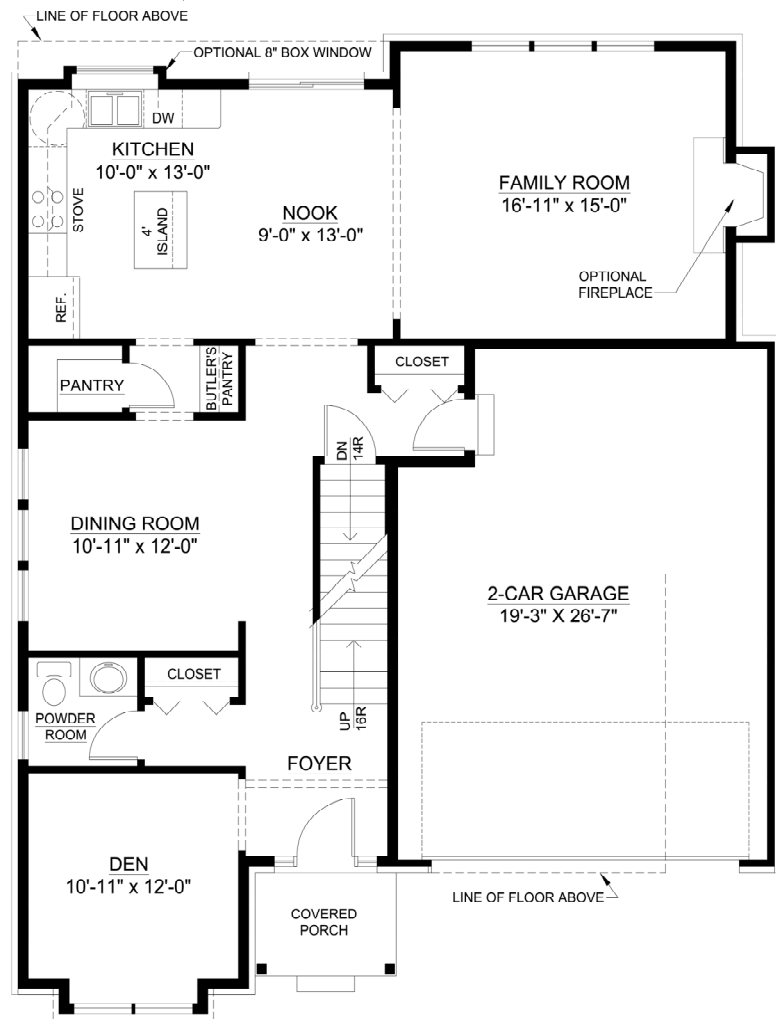

The Amherst

4 Bedrooms

Second Floor

First Floor

- 2,928 Sq.Ft.
- 4 Bedrooms
- 2 1/2 Baths

www.mypphome.com

For more information
call **Laura Moore**
at **(248) 390-7792**

The floor plans and elevations are an artist's depiction and are meant as a guide. Renderings do not accurately depict the legal description of the property, boundaries, or dimensions. We cannot provide any guarantees that the actual elevation will not differ from the artist's depiction. The builder reserves the right to make changes in prices, materials, or specifications without notice or obligation.