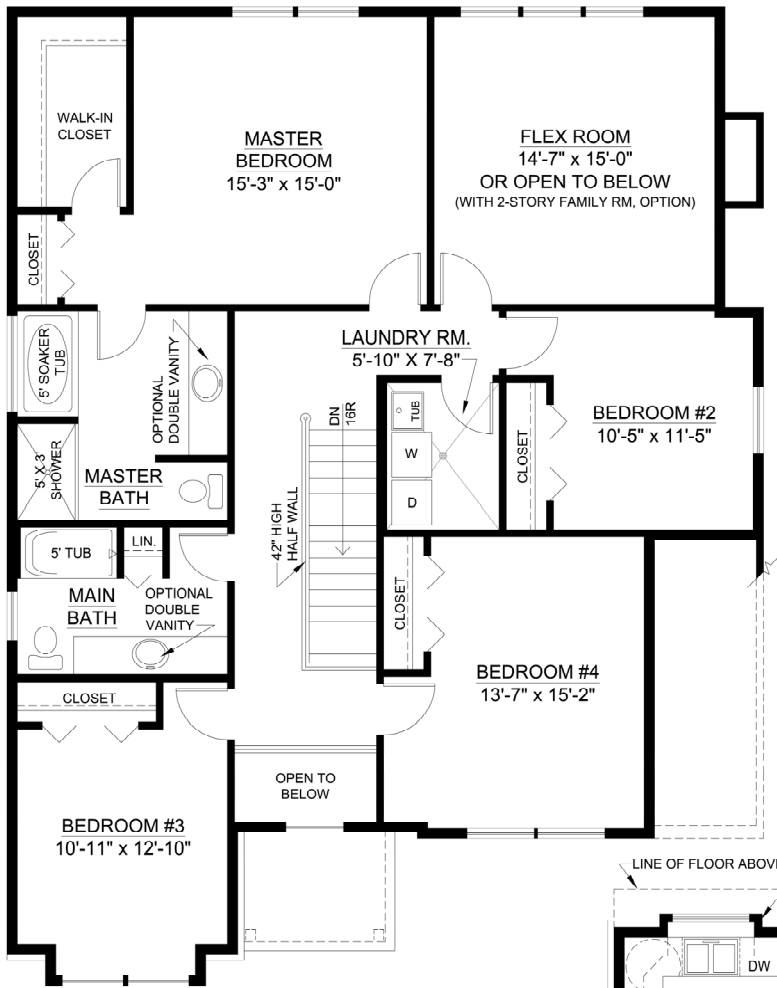

The Amherst

4 Bedrooms

Second Floor

First Floor

- 2,928 Sq.Ft.
- 4 Bedrooms
- 2 1/2 Baths

www.mypphome.com

For more information
call **Laura Moore**
at **(248) 390-7792**

The floor plans and elevations are an artist's depiction and are meant as a guide. Renderings do not accurately depict the legal description of the property, boundaries, or dimensions. We cannot provide any guarantees that the actual elevation will not differ from the artist's depiction. The builder reserves the right to make changes in prices, materials, or specifications without notice or obligation.