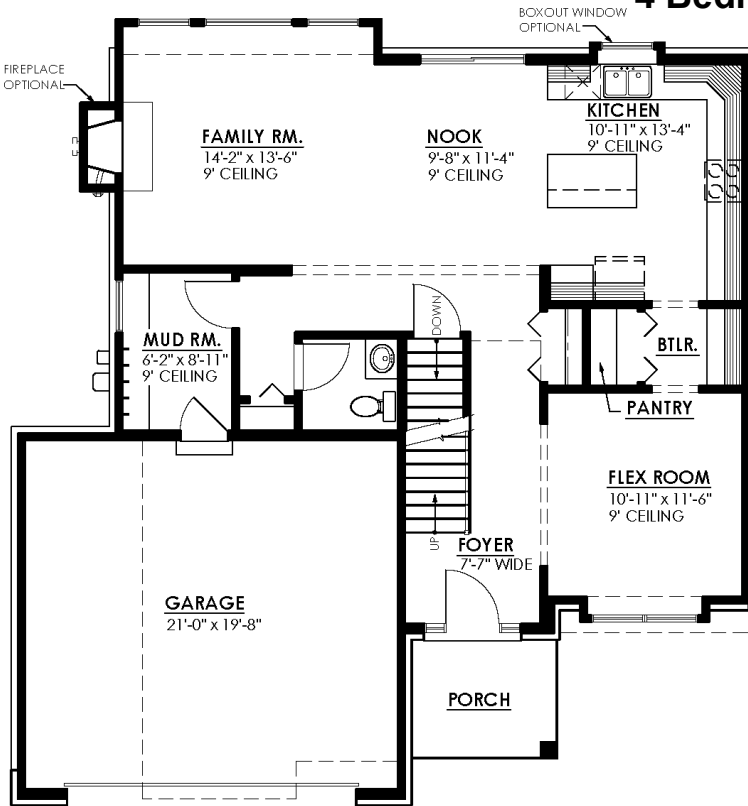

The Rathmore

4 Bedrooms

First Floor

- 2,182 Sq. Ft.
- 4 Bedrooms
- 2.5 Baths

Second Floor

www.myphhome.com
Laura 248.390.7792

The floor plans and elevations are an artist's depiction and are meant as a guide. Renderings do not accurately depict the legal description of the property, boundaries, or dimensions. We cannot provide any guarantees that the actual elevation will not differ from the artist's depiction. The builder reserves the right to make changes in prices, materials, or specifications without notice or obligation.