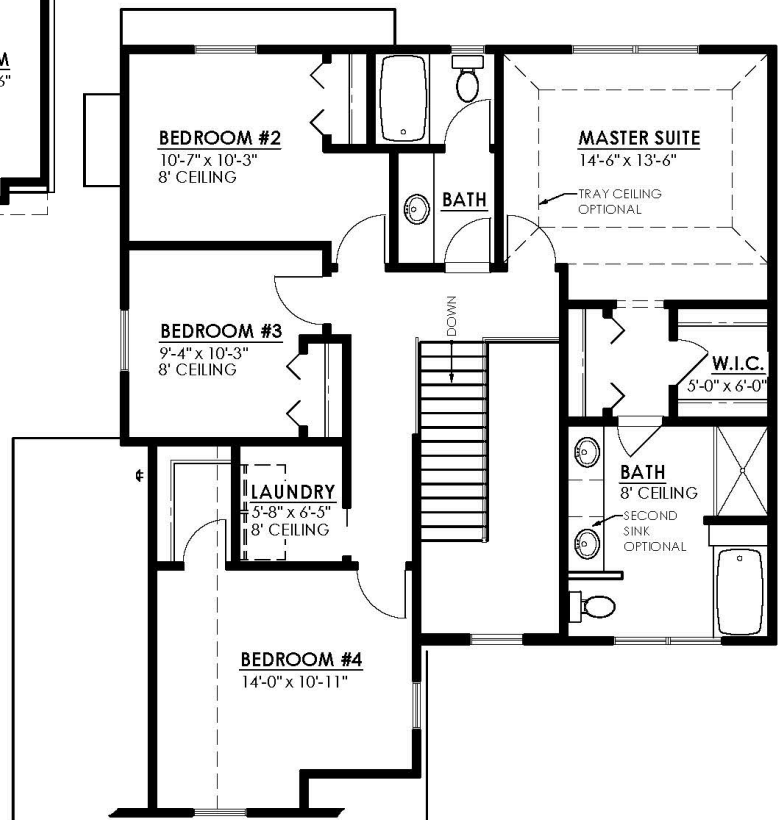

The Rathmore

4 Bedrooms

First Floor

- 2,182 Sq. Ft.
- 4 Bedrooms
- 2.5 Baths

Second Floor

www.myphhome.com
Laura 248.390.7792

The floor plans and elevations are an artist's depiction and are meant as a guide. Renderings do not accurately depict the legal description of the property, boundaries, or dimensions. We cannot provide any guarantees that the actual elevation will not differ from the artist's depiction. The builder reserves the right to make changes in prices, materials, or specifications without notice or obligation.