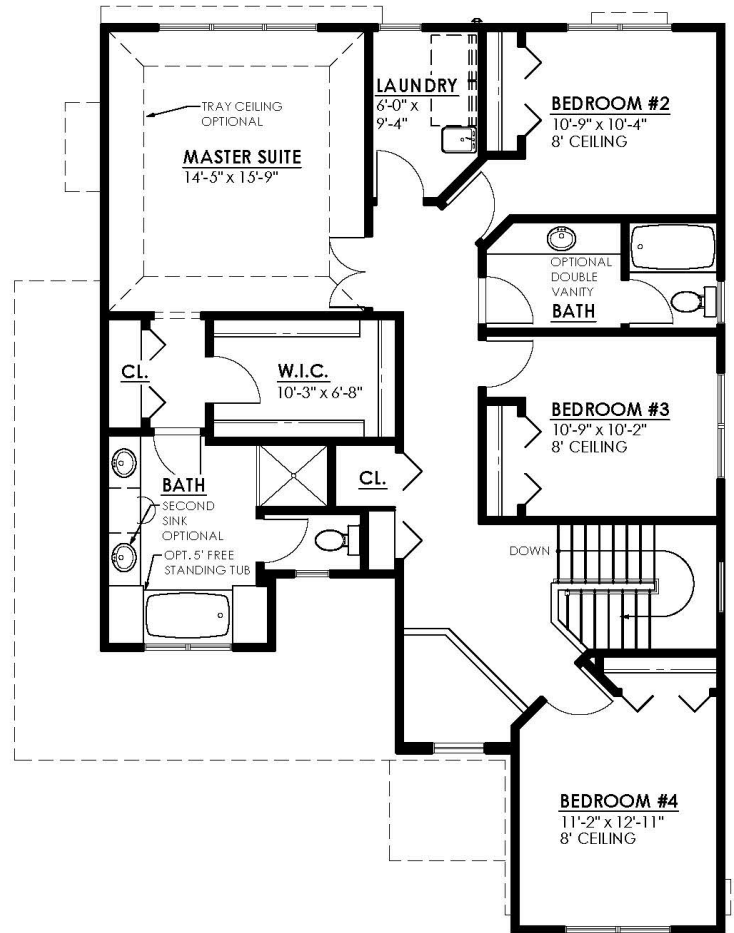

The Manchester 4 Bedrooms

First Floor

- 2,556 Sq. Ft.
- 4 Bedrooms
- 2.5 Baths

Second Floor

www.myphhome.com
Laura 248.390.7792

The floor plans and elevations are an artist's depiction and are meant as a guide. Renderings do not accurately depict the legal description of the property, boundaries, or dimensions. We cannot provide any guarantees that the actual elevation will not differ from the artist's depiction. The builder reserves the right to make changes in prices, materials, or specifications without notice or obligation.