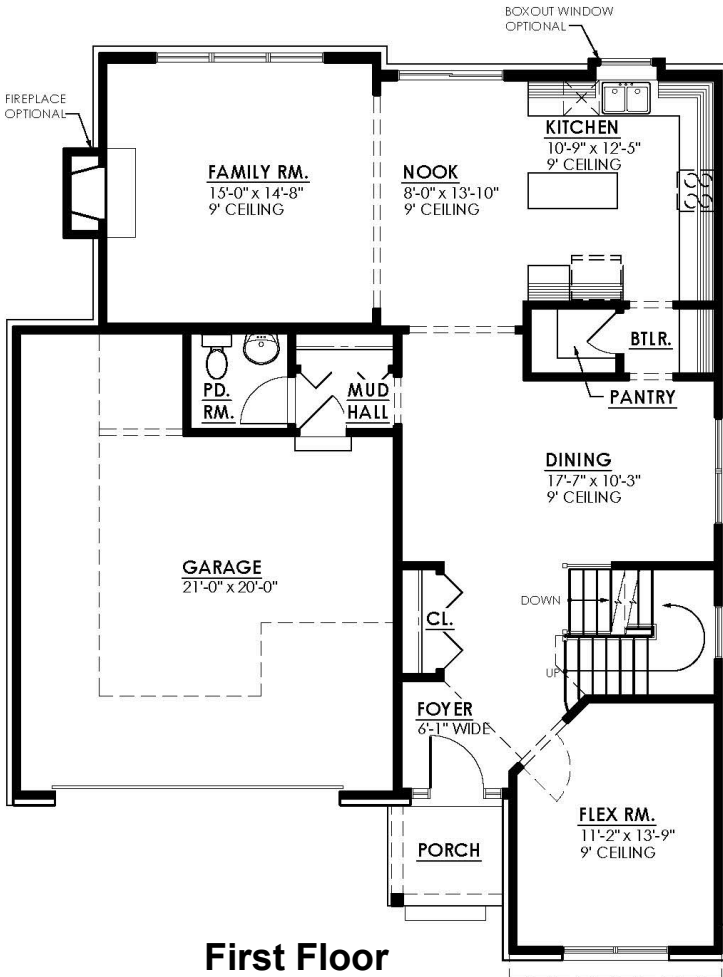

The Manchester 4 Bedrooms

First Floor

- 2,556 Sq. Ft.
- 4 Bedrooms
- 2.5 Baths

Second Floor

www.myphhome.com
Laura 248.390.7792

The floor plans and elevations are an artist's depiction and are meant as a guide. Renderings do not accurately depict the legal description of the property, boundaries, or dimensions. We cannot provide any guarantees that the actual elevation will not differ from the artist's depiction. The builder reserves the right to make changes in prices, materials, or specifications without notice or obligation.