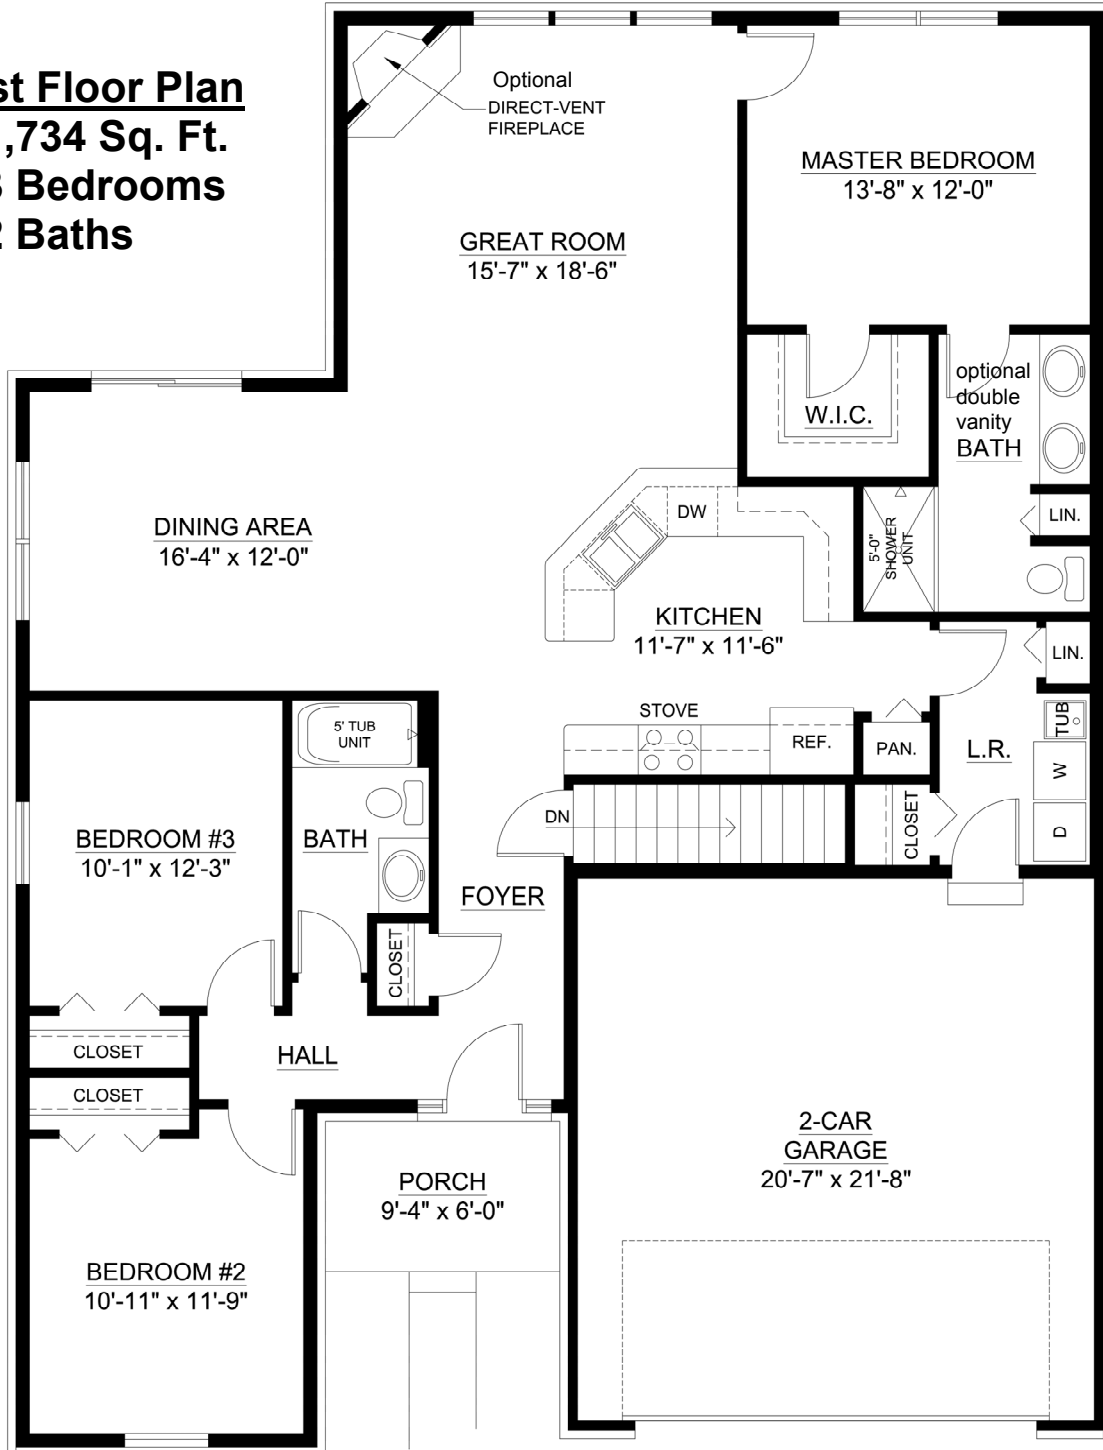

The Princeton

First Floor Plan

- 1,734 Sq. Ft.
- 3 Bedrooms
- 2 Baths

www.myphhome.com

For more information call Laura at (248) 390-7792

The floor plans and elevations are an artist's depiction and are meant as a guide. Renderings do not accurately depict the legal description of the property, boundaries, or dimensions. We cannot provide any guarantees that the actual elevation will not differ from the artist's depiction. The builder reserves the right to make changes in prices, materials, or specifications without notice or obligation.